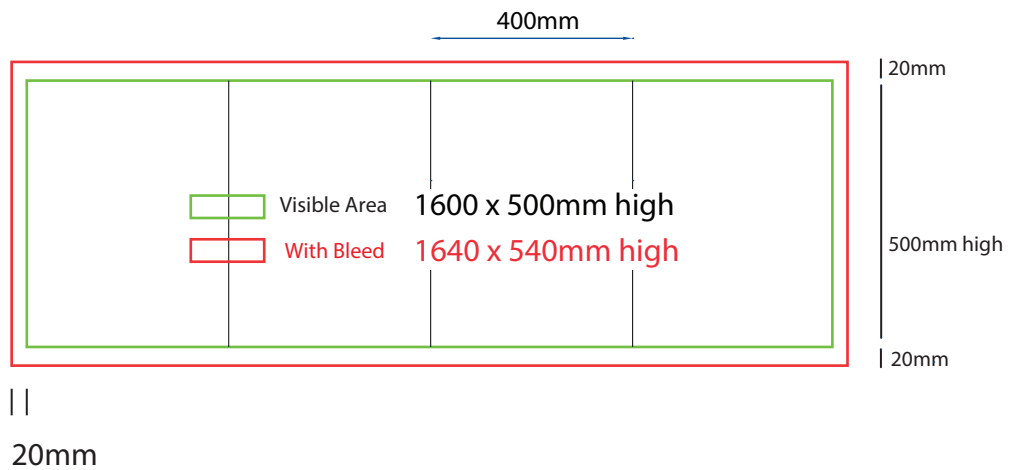

www.maxdisplays.com.au

How to Setup Print Ready Artwork

- Convert all text to outlines
- Embed all images and elements as per template
- No trim, crop or registration marks
- Artwork supplied as a PDF
- Bitmap images no less than 130 DPI

Sending Us Your Files

- Files under 10MB email to design@maxdisplay.com.au
- Over 10MB files, send your download link to our email or upload to our website www.maxdisplays.com.au