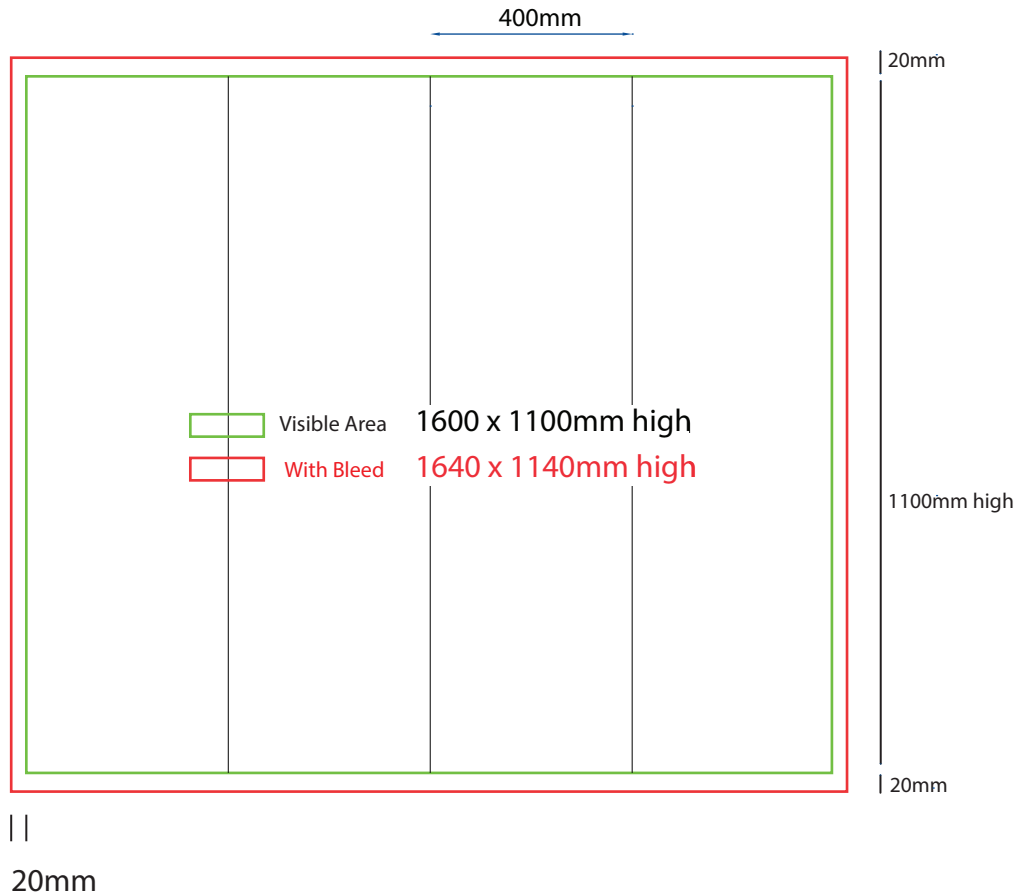

MAX DISPLAYS® Lycra sock fabric brandig

400mm sq x 1100mm high

www.maxdisplays.com.au

How to Setup Print Ready Artwork

- Convert all text to outlines
- Embed all images and elements as per template
- No trim, crop or registration marks
- Artwork supplied as a PDF
- Bitmap images no less than 130 DPI

Sending Us Your Files

- Files under 10MB email to design@maxdisplay.com.au
- Over 10MB files, send your download link to our email or upload to our website www.maxdisplays.com.au