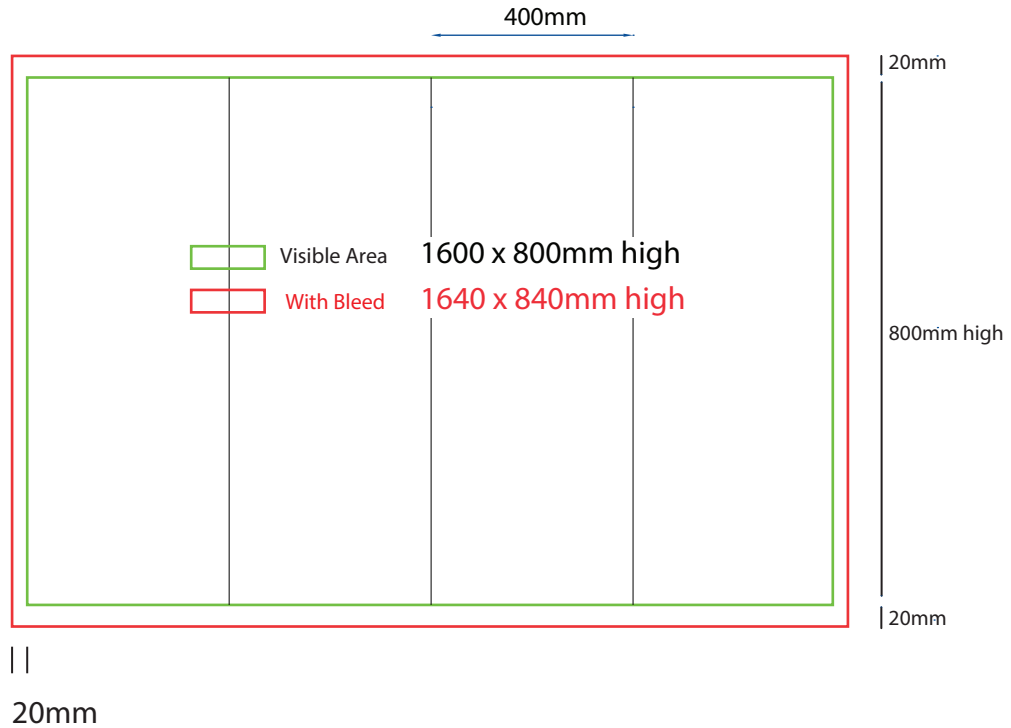

www.maxdisplays.com.au

How to Setup Print Ready Artwork

- Convert all text to outlines
- Embed all images and elements as per template
- No trim, crop or registration marks
- Artwork supplied as a PDF
- Bitmap images no less than 130 DPI

Sending Us Your Files

- Files under 10MB email to design@maxdisplay.com.au
- Over 10MB files, send your download link to our email or upload to our website www.maxdisplays.com.au