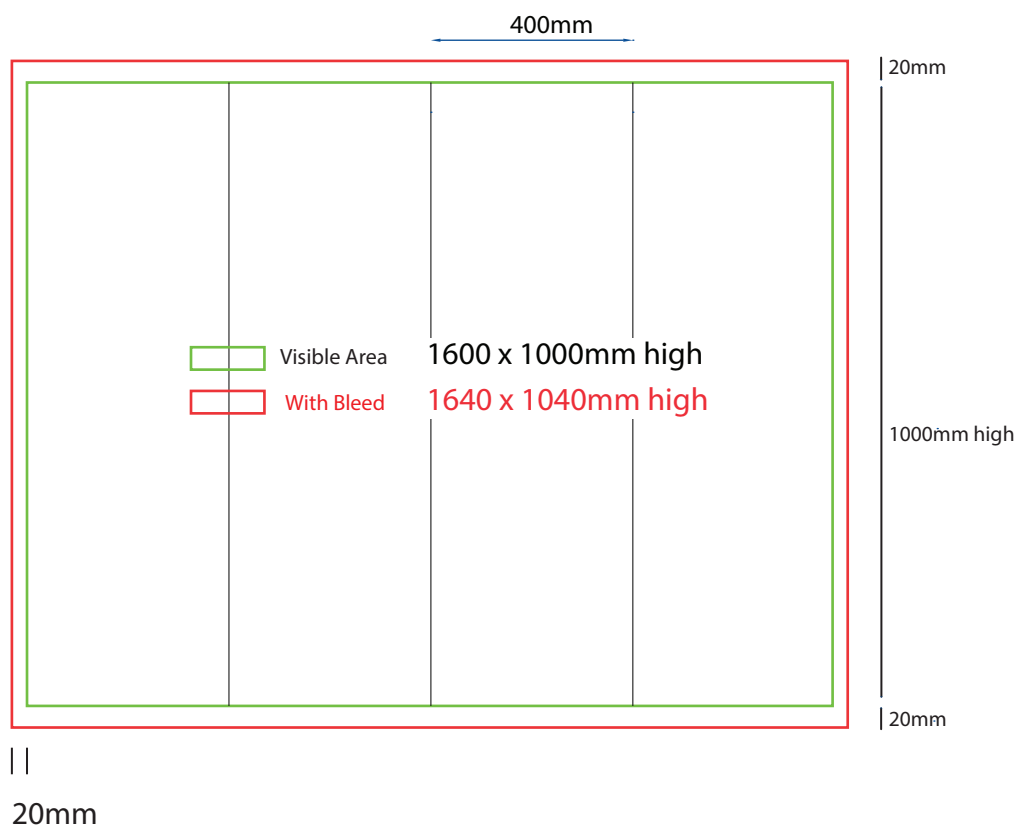

### How to Setup Print Ready Artwork

- Convert all text to outlines
- Embed all images and elements as per template
- No trim, crop or registration marks
- Artwork supplied as a PDF
- Bitmap images no less than 130 DPI

400mm sq x 1000mm high

www.maxdisplays.com.au