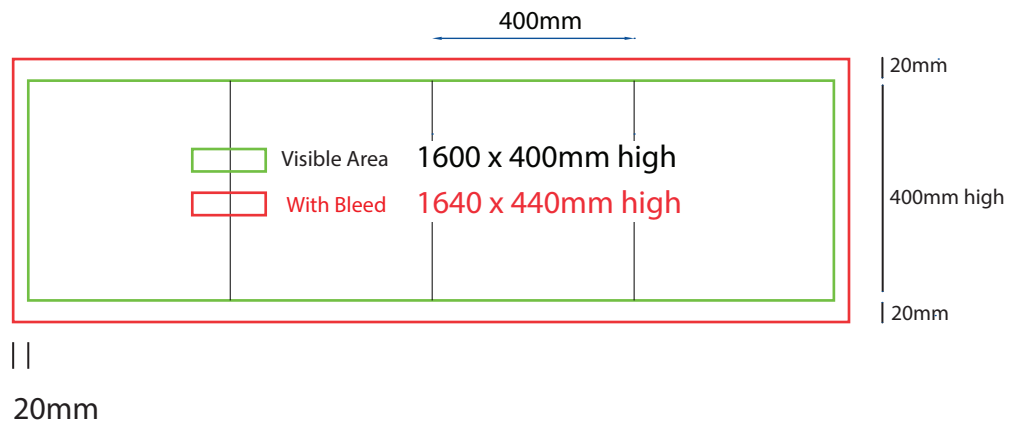

400mm sq x 400mm high

www.maxdisplays.com.au

How to Setup Print Ready Artwork

- Convert all text to outlines
- Embed all images and elements as per template
- No trim, crop or registration marks
- Artwork supplied as a PDF
- Bitmap images no less than 130 DPI

Sending Us Your Files

- Files under 10MB email to design@maxdisplay.com.au
- Over 10MB files, send your download link to our email or upload to our website www.maxdisplays.com.au