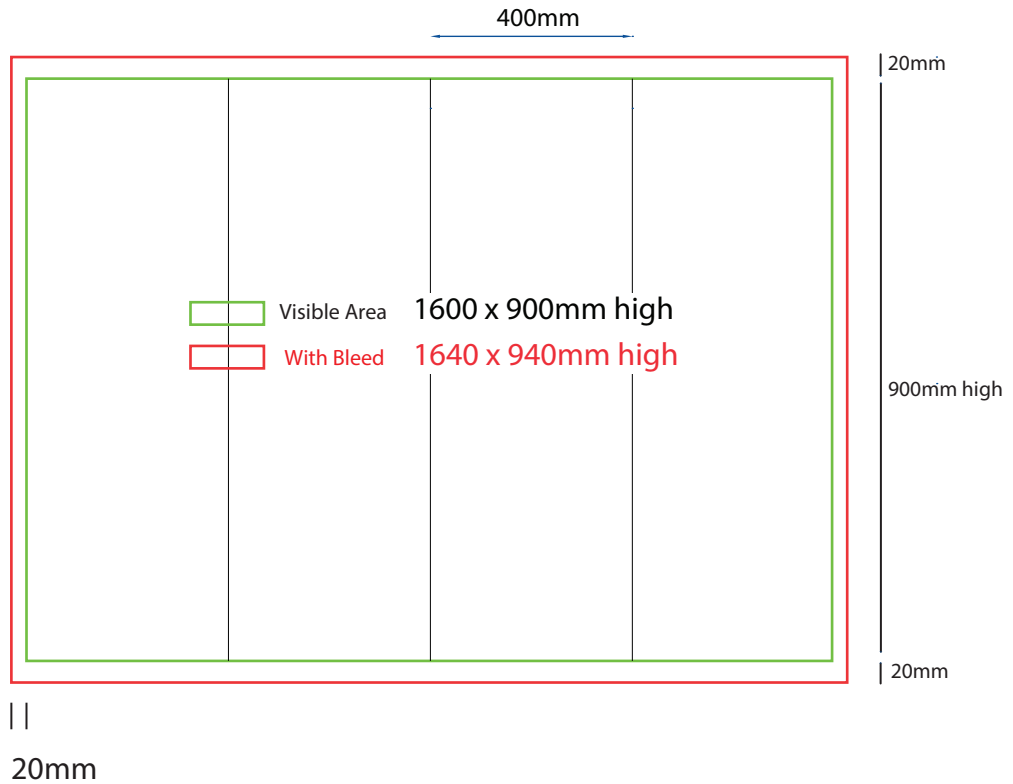

www.maxdisplays.com.au

How to Setup Print Ready Artwork

- Convert all text to outlines
- Embed all images and elements as per template
- No trim, crop or registration marks
- Artwork supplied as a PDF
- Bitmap images no less than 130 DPI

Sending Us Your Files

- Files under 10MB email to design@maxdisplay.com.au
- Over 10MB files, send your download link to our email or upload to our website www.maxdisplays.com.au