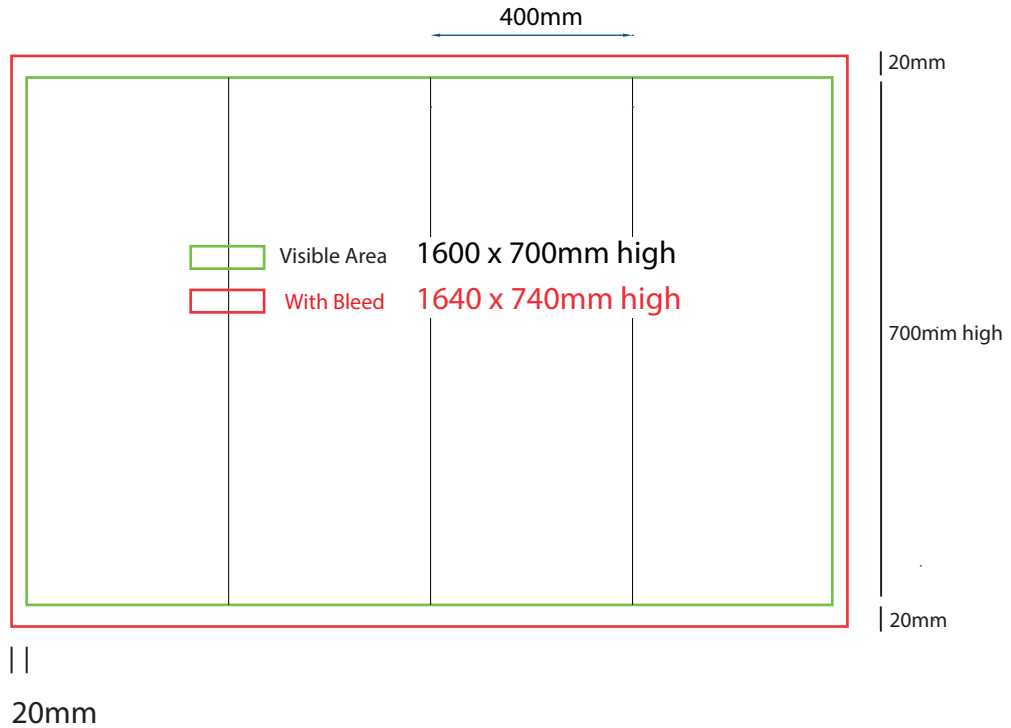

## How to Setup Print Ready Artwork

- Convert all text to outlines
- Embed all images and elements as per template
- No trim, crop or registration marks
- Artwork supplied as a PDF
- Bitmap images no less than 130 DPI

400mm sq x 700mm high

www.maxdisplays.com.au