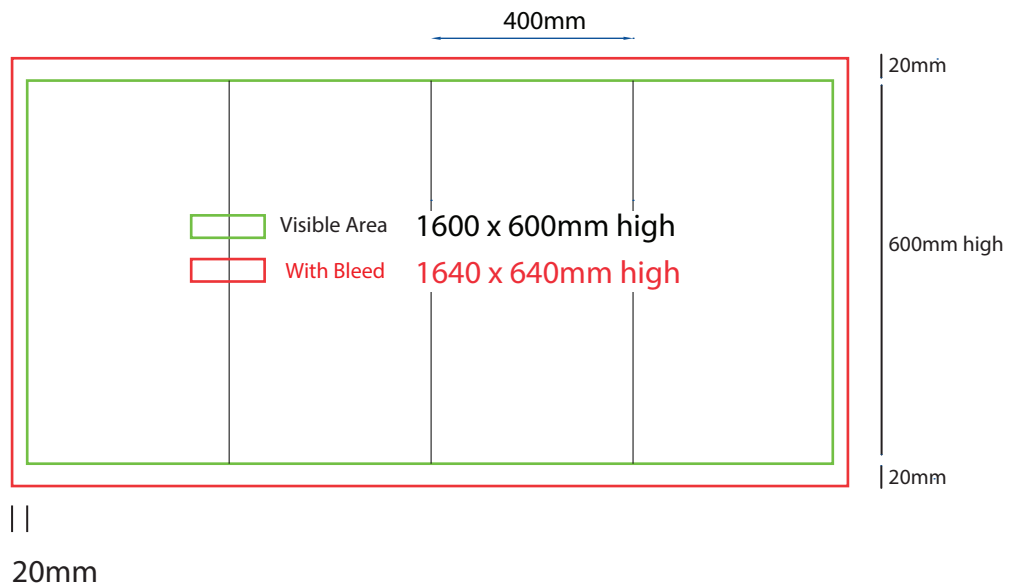

How to Setup Print Ready Artwork

- Convert all text to outlines
- Embed all images and elements as per template
- No trim, crop or registration marks
- Artwork supplied as a PDF
- Bitmap images no less than 130 DPI

Sending Us Your Files

- Files under 10MB email to design@maxdisplay.com.au
- Over 10MB files, send your download link to our email or upload to our website www.maxdisplays.com.au