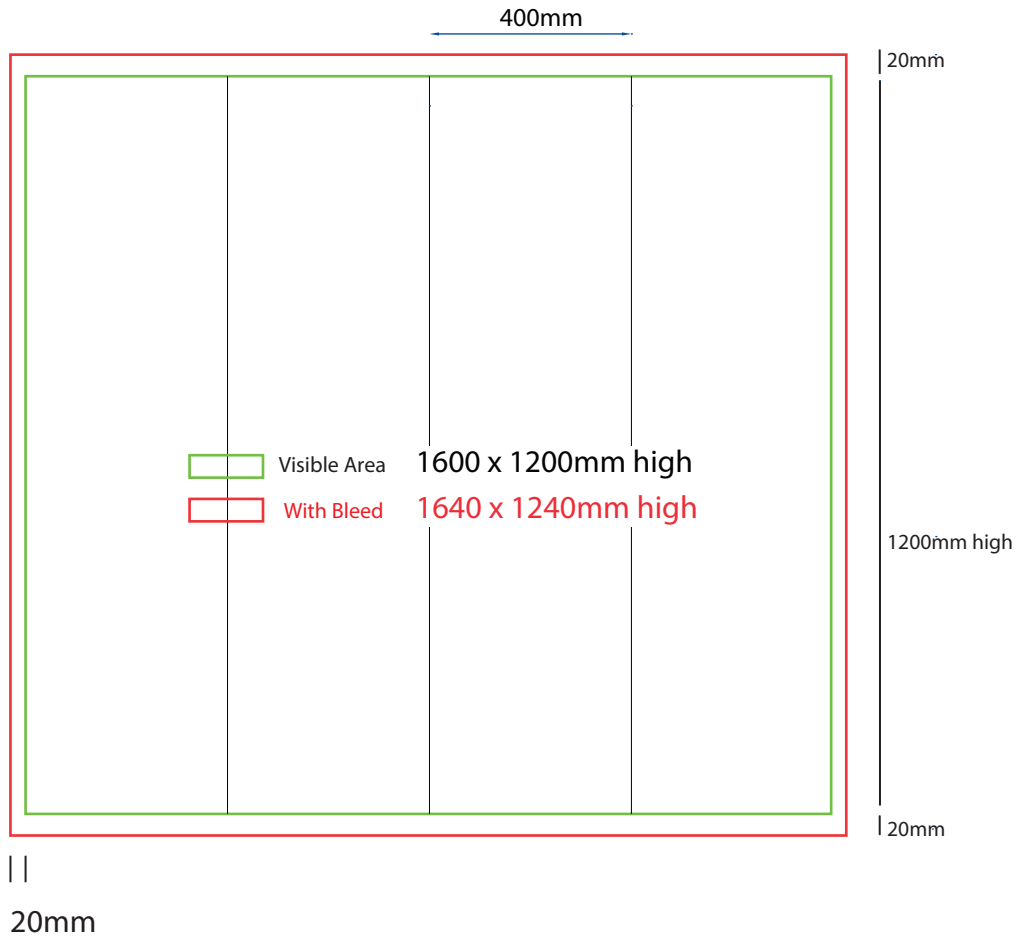

How to Setup Print Ready Artwork

- Convert all text to outlines
- Embed all images and elements as per template
- No trim, crop or registration marks
- Artwork supplied as a PDF
- Bitmap images no less than 130 DPI

Sending Us Your Files

- Files under 10MB email to design@maxdisplay.com.au
- Over 10MB files, send your download link to our email or upload to our website www.maxdisplays.com.au